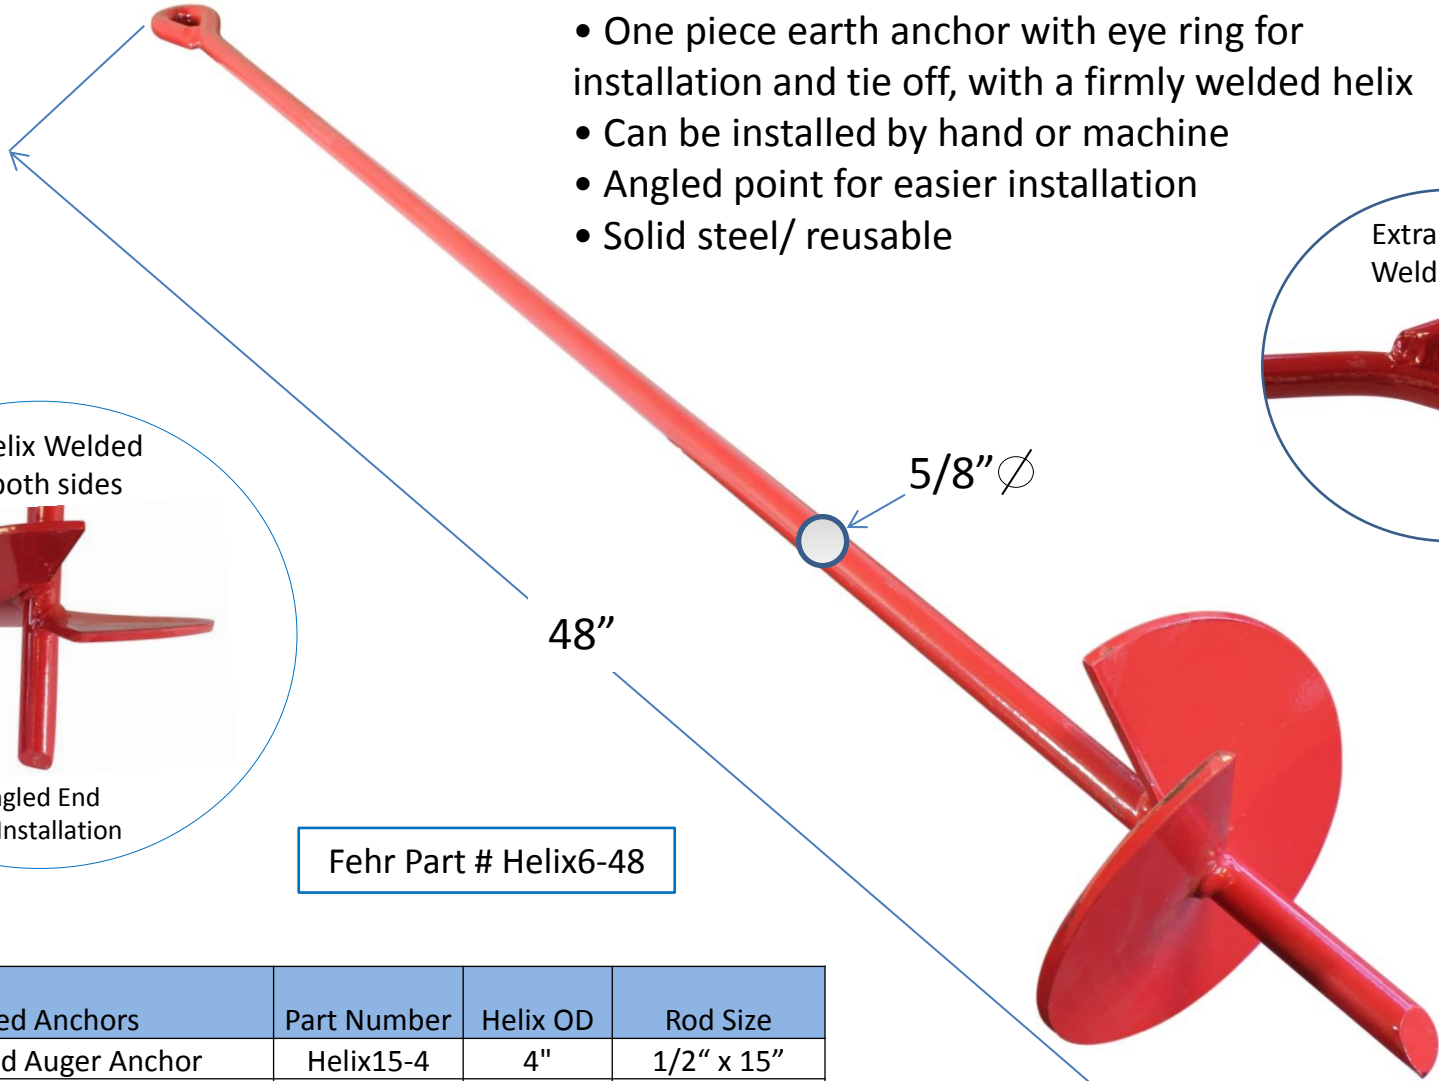

Fehr Earth Anchors

5/8" x 48" Welded Eye Auger Anchor 6" Helix

- One piece earth anchor with eye ring for installation and tie off, with a firmly welded helix
- Can be installed by hand or machine
- Angled point for easier installation
- Solid steel/ reusable

Fehr Part # Helix6-48

Painted Anchors	Part Number	Helix OD	Rod Size
15" Painted Auger Anchor	Helix15-4	4"	1/2" x 15"
30" Painted Auger Anchor	Helix30-4	4"	1/2" x 30"
40" Painted Auger Anchor	Helix40-6	6"	5/8" x 40"
48" Painted Auger Anchor	Helix6-48	6"	5/8" x 48"