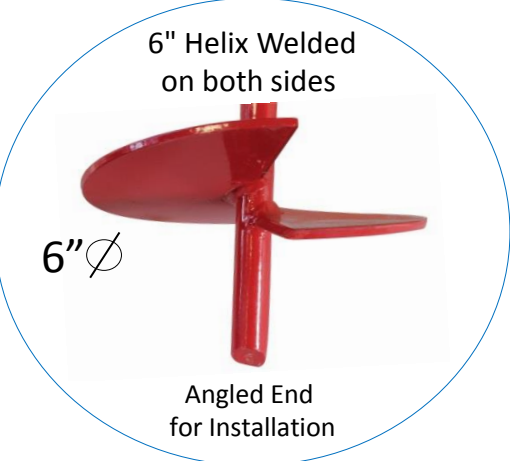

Fehr Earth Anchors

5/8" x 48" Welded Eye Auger Anchor 6" Helix

- One piece earth anchor with eye ring for installation and tie off, with a firmly welded helix
- Can be installed by hand or machine
- Angled point for easier installation
- Solid steel/ reusable

Fehr Part # Helix6-48

Painted Anchors	Part Number	Helix OD	Rod Size
15" Painted Auger Anchor	Helix15-4	4"	1/2" x 15"
30" Painted Auger Anchor	Helix30-4	4"	1/2" x 30"
40" Painted Auger Anchor	Helix40-6	6"	5/8" x 40"
48" Painted Auger Anchor	Helix6-48	6"	5/8" x 48"